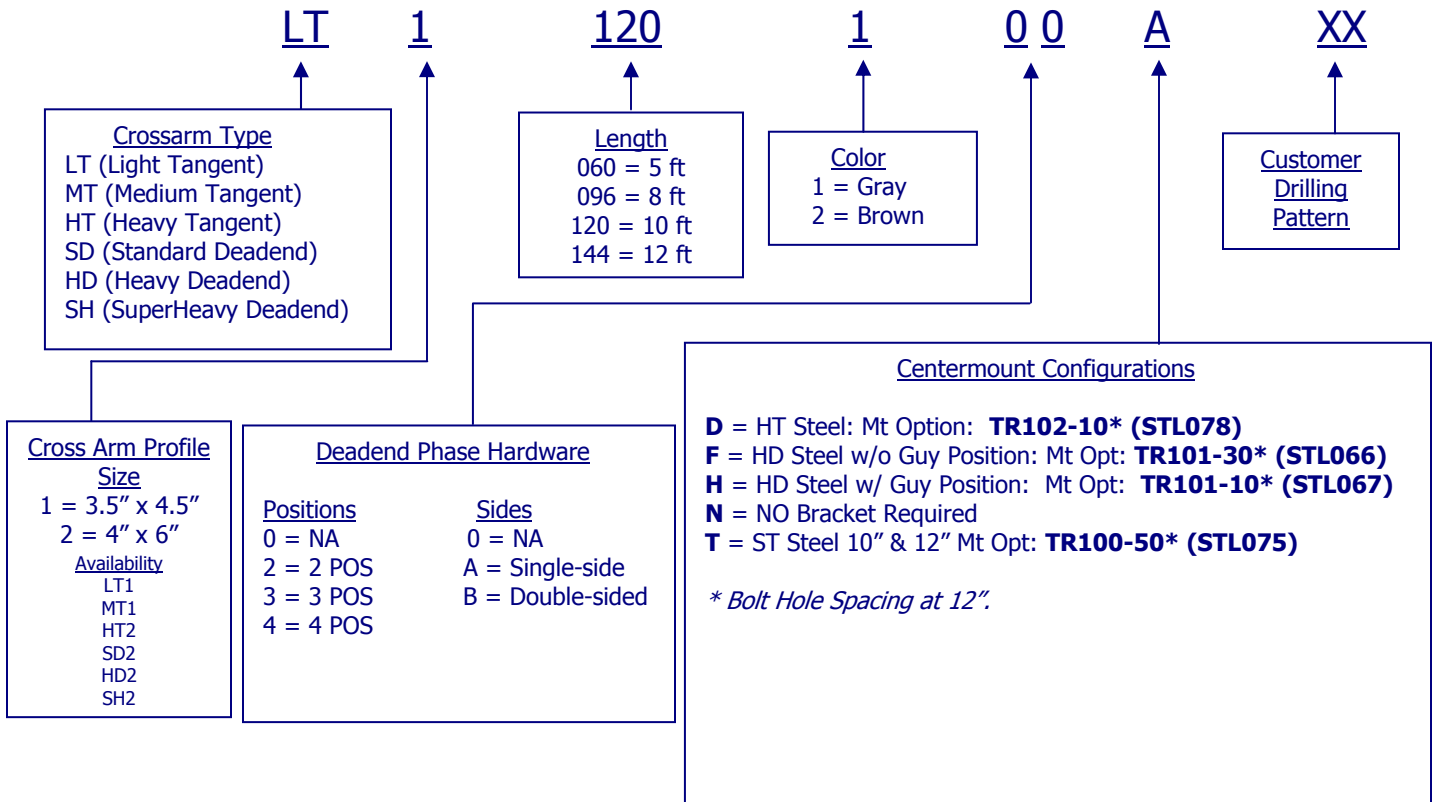

Creative Pultrusions, Inc.
214 Industrial Lane
Alum Bank, PA 15521

Powertrusion Products

www.powertrusion.com

Voice: 888-274-7855
Fax: 814-839-4276
www.creativepultrusions.com