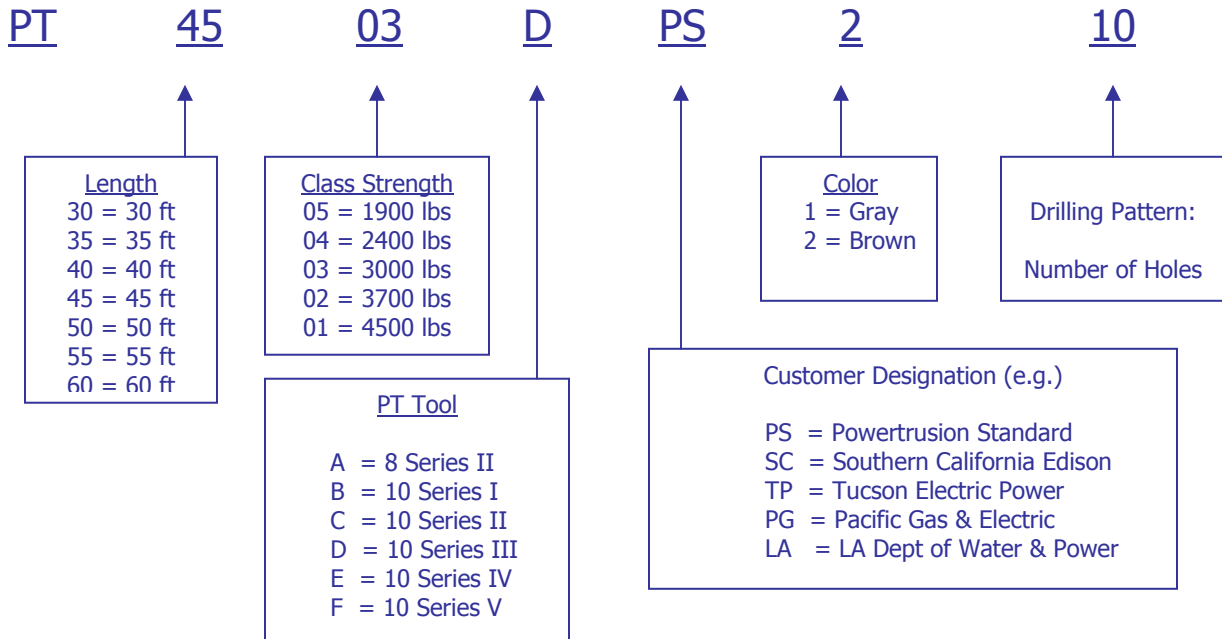

POWERTRUSION UTILITY POLE CATALOG NUMBER ORDERING

Creative Pultrusions, Inc.
214 Industrial Lane
Alum Bank, PA 15521

Powertrusion Products
www.powertrusion.com

Voice: 888-274-7855
Fax: 814-839-4276
www.creativepultrusions.com